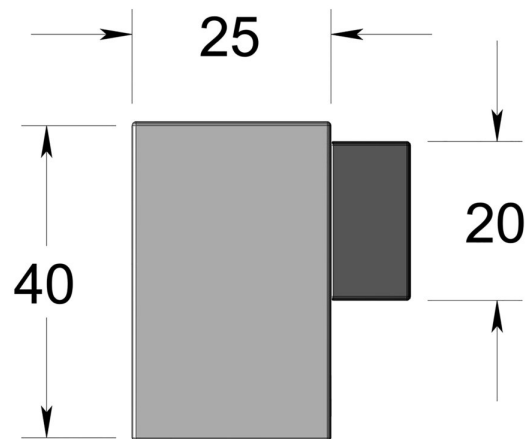

Square floor door stop

Product image

Dimensions drawing (DIM)

Reference

FDS005 SB

Material

Brass

Finish

Incasa satin PVD brass

Description

Floor mounted
 Black rubber buffer
 Concealed fixing