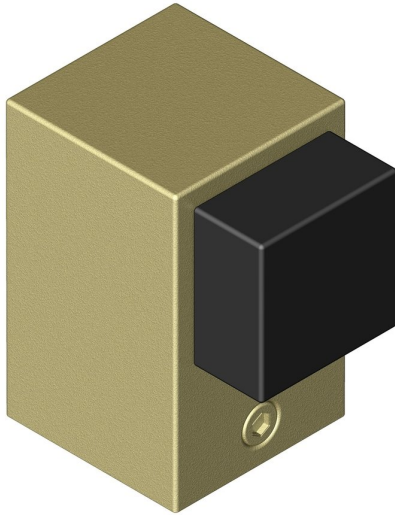

Square floor door stop

Product image

Dimensions drawing (DIM)

Reference

FDS005 SB

Material

Brass

Finish

Incasa satin PVD brass

Description

Floor mounted
 Black rubber buffer
 Concealed fixing