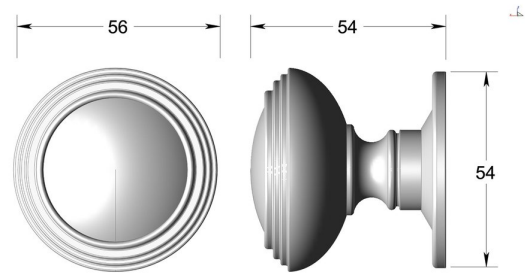

Period knob on round rose

Product image

Dimensions drawing (DIM)

Reference

TK001 TR03 ABR

Finish

Trad polished brass

Material

Brass

Shape

TR03

Description

Solid brass knob
 Available in 3 different sizes
 Concealed fixing
 Supplied with fixings for timber
 Other backplate options and sizes available