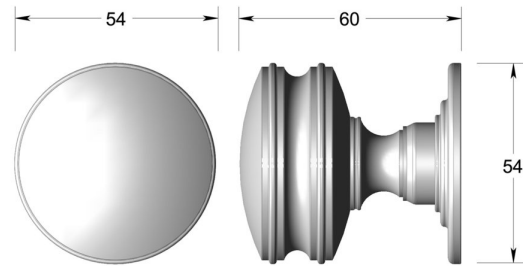

Period knob on round rose

Product image

Dimensions drawing (DIM)

Reference

TK003 TR01 SNI

Finish

Trad satin nickel

Material

Brass

Shape

TR01

Description

Solid brass knob
 Available in 4 different sizes
 Concealed fixing
 Supplied with fixings for timber
 Other backplate options and sizes available