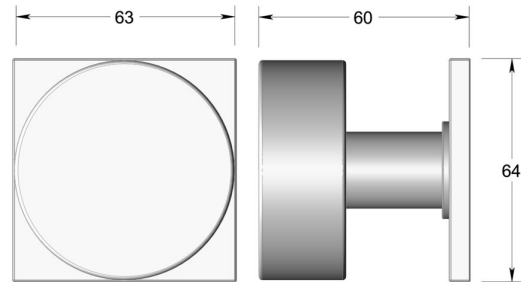

Contemporary knob on square rose

Product image

Dimensions drawing (DIM)

Reference

TK004 TR18 DBZ

Finish

Trad dark bronze

Material

Brass

Shape

TR18

Description

Solid brass knob
 Available in 3 different sizes
 Concealed fixing
 Supplied with fixings for timber
 Other backplate options and sizes available