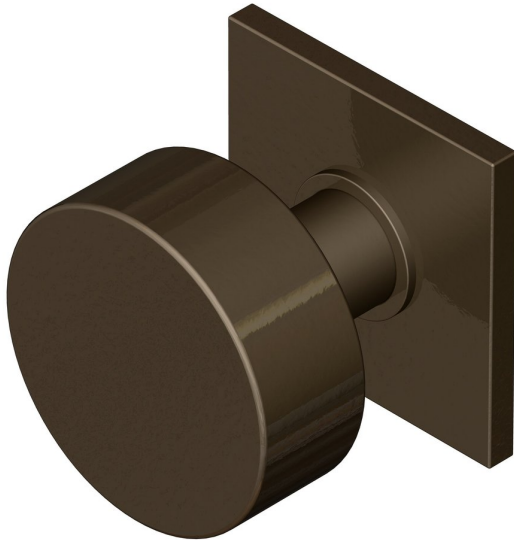

Contemporary knob on square rose

Product image

Dimensions drawing (DIM)

Reference

TK004 TR18 DBZ

Finish

Trad dark bronze

Material

Brass

Shape

TR18

Description

Solid brass knob
 Available in 3 different sizes
 Concealed fixing
 Supplied with fixings for timber
 Other backplate options and sizes available