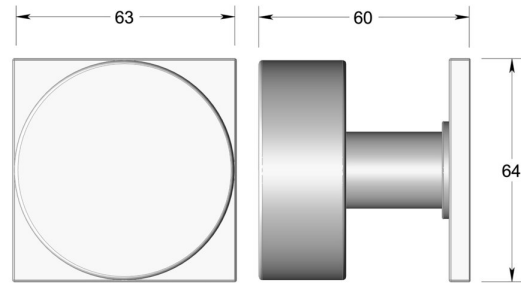

## Contemporary knob on square rose

Product image

Dimensions drawing (DIM)

**Reference**

TK004 TR18 SC

**Finish**

Trad satin chrome

**Material**

Brass

**Shape**

TR18

**Description**

Solid brass knob  
 Available in 3 different sizes  
 Concealed fixing  
 Supplied with fixings for timber  
 Other backplate options and sizes available