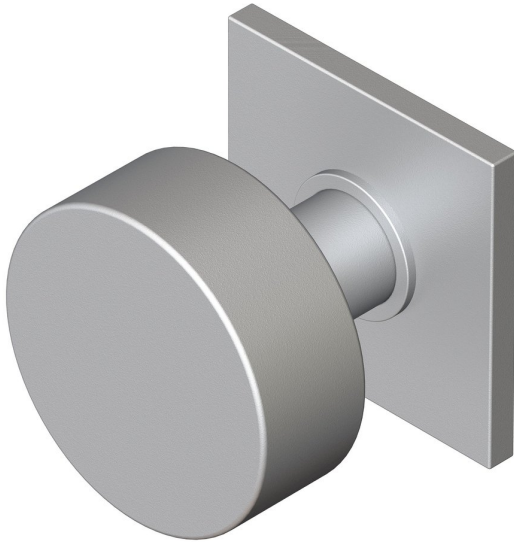

## Contemporary knob on square rose

Product image

Dimensions drawing (DIM)

**Reference**

TK004 TR18 SC

**Finish**

Trad satin chrome

**Material**

Brass

**Shape**

TR18

**Description**

Solid brass knob  
 Available in 3 different sizes  
 Concealed fixing  
 Supplied with fixings for timber  
 Other backplate options and sizes available