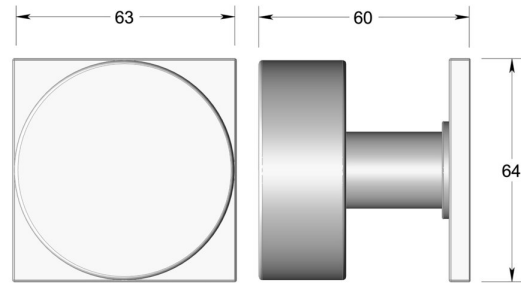

## Contemporary knob on square rose

Product image

Dimensions drawing (DIM)

**Reference**

TK004 TR18 SCU

**Finish**

Trad satin copper

**Material**

Brass

**Shape**

TR18

**Description**

Solid brass knob  
 Available in 3 different sizes  
 Concealed fixing  
 Supplied with fixings for timber  
 Other backplate options and sizes available