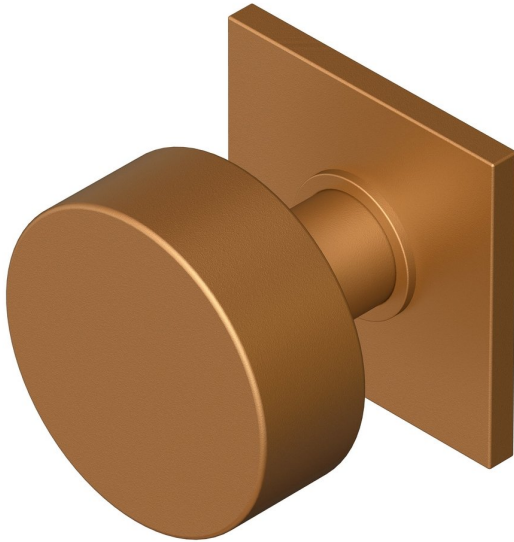

## Contemporary knob on square rose

Product image

Dimensions drawing (DIM)

**Reference**

TK004 TR18 SCU

**Finish**

Trad satin copper

**Material**

Brass

**Shape**

TR18

**Description**

Solid brass knob  
 Available in 3 different sizes  
 Concealed fixing  
 Supplied with fixings for timber  
 Other backplate options and sizes available