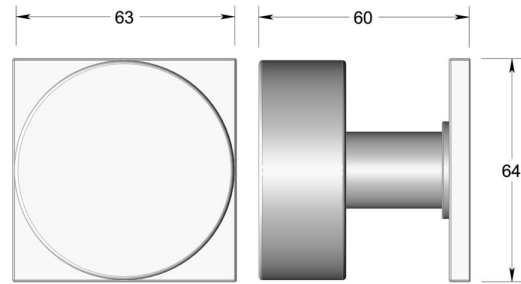

Contemporary knob on square rose

Product image

Dimensions drawing (DIM)

Reference

TK004 TR18 SNI

Finish

Trad satin nickel

Material

Brass

Shape

TR18

Description

Solid brass knob
 Available in 3 different sizes
 Concealed fixing
 Supplied with fixings for timber
 Other backplate options and sizes available