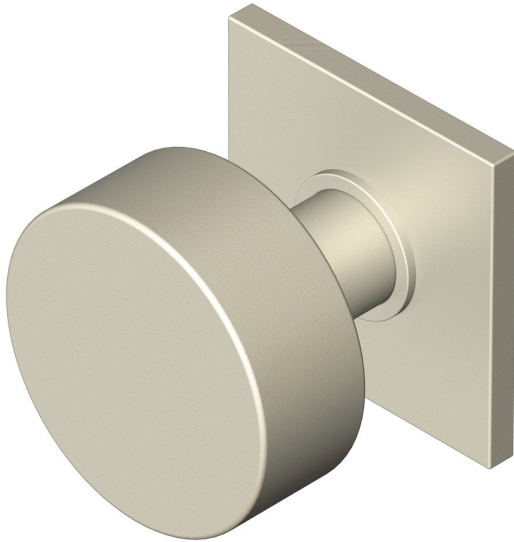

Contemporary knob on square rose

Product image

Dimensions drawing (DIM)

Reference

TK004 TR18 SNI

Finish

Trad satin nickel

Material

Brass

Shape

TR18

Description

Solid brass knob
 Available in 3 different sizes
 Concealed fixing
 Supplied with fixings for timber
 Other backplate options and sizes available