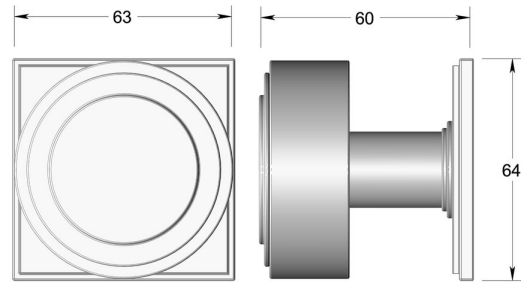

## Contemporary stepped knob on square rose

Product image

Dimensions drawing (DIM)

**Reference**

TK005 TR19 PBKNI

**Material**

Brass

**Finish**

Trad polished black nickel

**Shape**

TR19

**Description**

Solid brass knob  
 Available in 3 different sizes  
 Concealed fixing  
 Supplied with fixings for timber  
 Other backplate options and sizes available