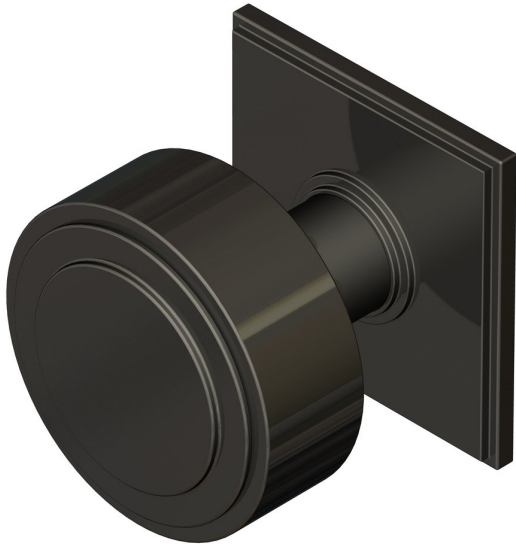

## Contemporary stepped knob on square rose

Product image

Dimensions drawing (DIM)

**Reference**

TK005 TR19 PBKNI

**Material**

Brass

**Finish**

Trad polished black nickel

**Shape**

TR19

**Description**

Solid brass knob  
 Available in 3 different sizes  
 Concealed fixing  
 Supplied with fixings for timber  
 Other backplate options and sizes available