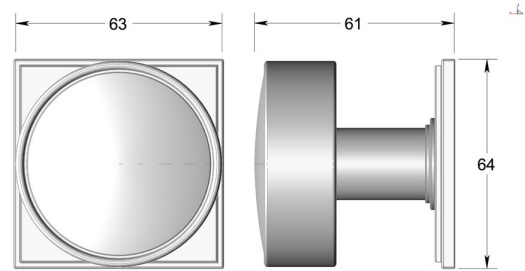

## Contemporary knob on square rose

Product image

Dimensions drawing (DIM)

**Reference**

TK006 TR19 DBZ

**Material**

Brass

**Finish**

Trad dark bronze

**Shape**

TR19

**Description**

Solid brass knob  
 Available in 3 different sizes  
 Concealed fixing  
 Supplied with fixings for timber  
 Other backplate options and sizes available