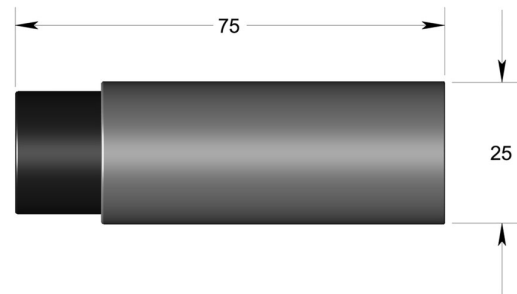

Skirting door stop

Product image

Dimensions drawing (DIM)

Reference

FDS011 PSS

Material

Stainless steel 316

Finish

Incasa polished stainless steel

Description

Skirting or wall mounted
Black rubber buffer
Concealed fixing