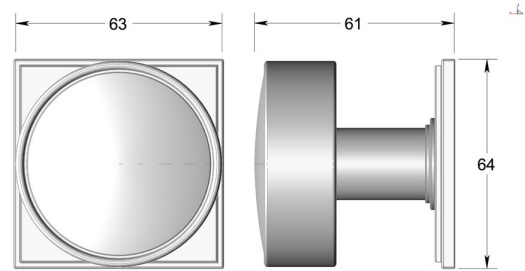

## Contemporary knob on square rose

Product image

Dimensions drawing (DIM)

**Reference**

TK006 TR19 PCU

**Material**

Brass

**Finish**

Trad polished copper

**Shape**

TR19

**Description**

Solid brass knob  
 Available in 3 different sizes  
 Concealed fixing  
 Supplied with fixings for timber  
 Other backplate options and sizes available