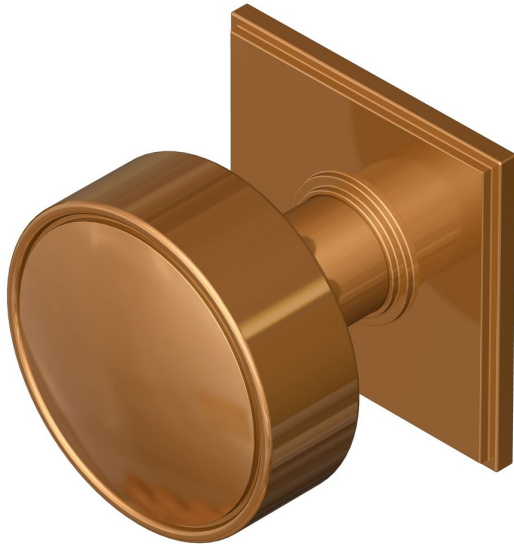

## Contemporary knob on square rose

Product image

Dimensions drawing (DIM)

**Reference**

TK006 TR19 PCU

**Material**

Brass

**Finish**

Trad polished copper

**Shape**

TR19

**Description**

Solid brass knob  
 Available in 3 different sizes  
 Concealed fixing  
 Supplied with fixings for timber  
 Other backplate options and sizes available