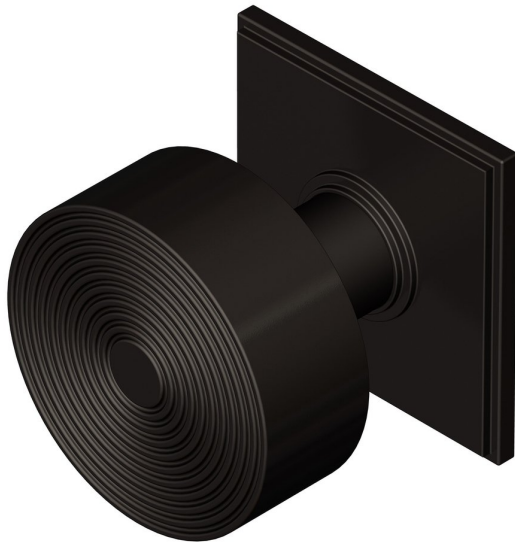

## Contemporary concentric knob on square rose

Product image

Dimensions drawing (DIM)

**Reference**

TK007 TR19 EBZ

**Material**

Brass

**Finish**

Trad ebony bronze

**Shape**

TR19

**Description**

Solid brass knob  
 Available in 3 different sizes  
 Concealed fixing  
 Supplied with fixings for timber  
 Other backplate options and sizes available