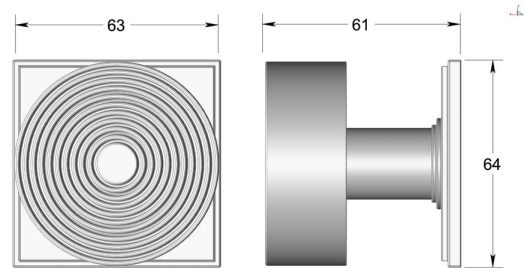

## Contemporary concentric knob on square rose

Product image

Dimensions drawing (DIM)

**Reference**

TK007 TR19 EBZ

**Material**

Brass

**Finish**

Trad ebony bronze

**Shape**

TR19

**Description**

Solid brass knob  
 Available in 3 different sizes  
 Concealed fixing  
 Supplied with fixings for timber  
 Other backplate options and sizes available