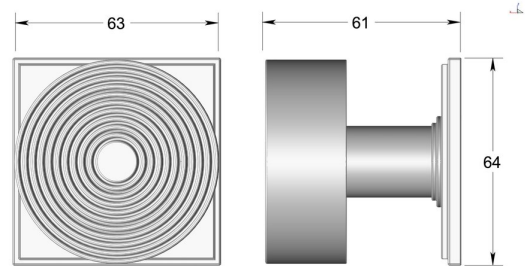

Contemporary concentric knob on square rose

Product image

Dimensions drawing (DIM)

Reference

TK007 TR19 PCU

Finish

Trad polished copper

Material

Brass

Shape

TR19

Description

Solid brass knob
 Available in 3 different sizes
 Concealed fixing
 Supplied with fixings for timber
 Other backplate options and sizes available