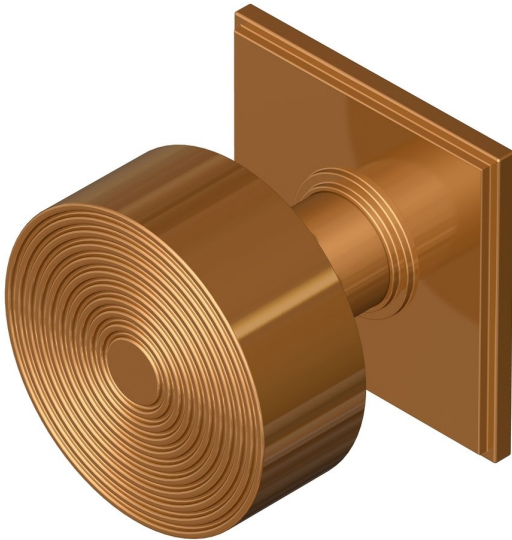

Contemporary concentric knob on square rose

Product image

Dimensions drawing (DIM)

Reference

TK007 TR19 PCU

Finish

Trad polished copper

Material

Brass

Shape

TR19

Description

Solid brass knob
 Available in 3 different sizes
 Concealed fixing
 Supplied with fixings for timber
 Other backplate options and sizes available