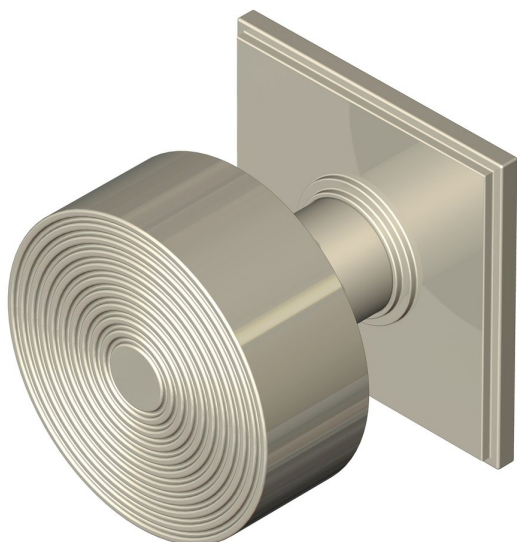

Contemporary concentric knob on square rose

Product image

Dimensions drawing (DIM)

Reference

TK007 TR19 PNI

Material

Brass

Finish

Trad polished nickel

Shape

TR19

Description

Solid brass knob
Available in 3 different sizes
Concealed fixing
Supplied with fixings for timber
Other backplate options and sizes available