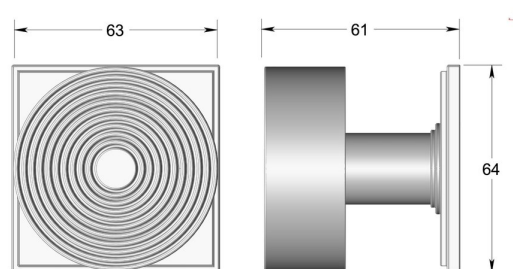

Contemporary concentric knob on square rose

Product image

Dimensions drawing (DIM)

Reference

TK007 TR19 PNI

Material

Brass

Finish

Trad polished nickel

Shape

TR19

Description

Solid brass knob
Available in 3 different sizes
Concealed fixing
Supplied with fixings for timber
Other backplate options and sizes available