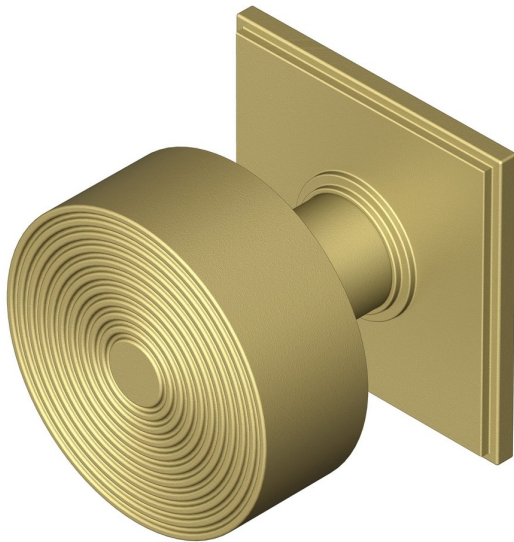

Contemporary concentric knob on square rose

Product image

Dimensions drawing (DIM)

Reference

TK007 TR19 SB

Material

Brass

Finish

Trad satin brass

Shape

TR19

Description

Solid brass knob
 Available in 3 different sizes
 Concealed fixing
 Supplied with fixings for timber
 Other backplate options and sizes available