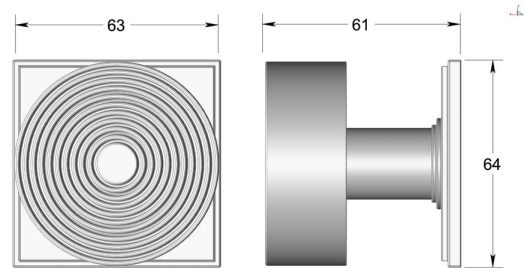

Contemporary concentric knob on square rose

Product image

Dimensions drawing (DIM)

Reference

TK007 TR19 SB

Material

Brass

Finish

Trad satin brass

Shape

TR19

Description

Solid brass knob
 Available in 3 different sizes
 Concealed fixing
 Supplied with fixings for timber
 Other backplate options and sizes available