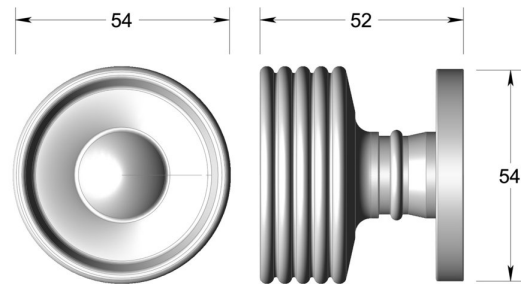

Contemporary knob on round rose

Product image

Dimensions drawing (DIM)

Reference

TK009 TR05 PC

Finish

Trad polished chrome

Material

Brass

Shape

TR05

Description

Solid brass knob
 Available in 4 different sizes
 Concealed fixing
 Supplied with fixings for timber
 Other backplate options and sizes available