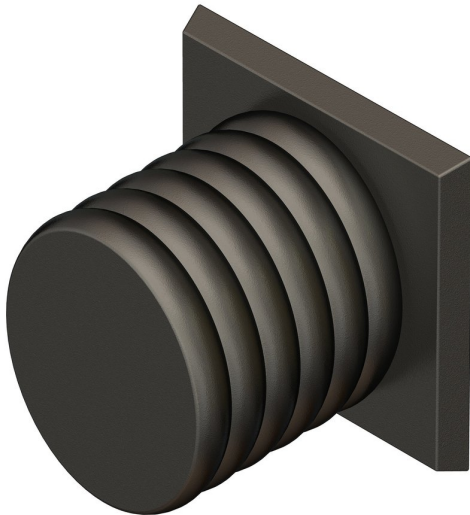

## Contemporary knob on square rose

Product image

Dimensions drawing (DIM)

**Reference**

TK008 TR20 SBKNI

**Material**

Brass

**Finish**

Trad satin black nickel

**Shape**

TR20

**Description**

Solid brass knob  
 Concealed fixing  
 Supplied with fixings for timber  
 Other backplate options and sizes available