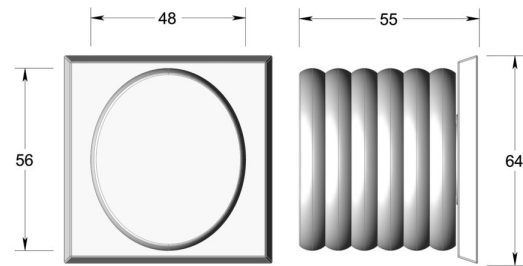

## Contemporary knob on square rose

Product image

Dimensions drawing (DIM)

**Reference**

TK008 TR20 SBKNI

**Material**

Brass

**Finish**

Trad satin black nickel

**Shape**

TR20

**Description**

Solid brass knob  
 Concealed fixing  
 Supplied with fixings for timber  
 Other backplate options and sizes available