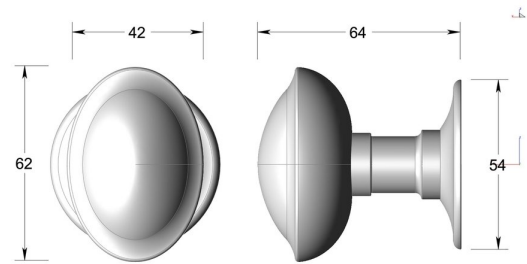

Contemporary knob on round rose

Product image

Dimensions drawing (DIM)

Reference

TK012 TR04 IBZ

Finish

Trad imperial bronze

Material

Brass

Shape

TR04

Description

Solid brass knob
 Concealed fixing
 Supplied with fixings for timber
 Other backplate options and sizes available