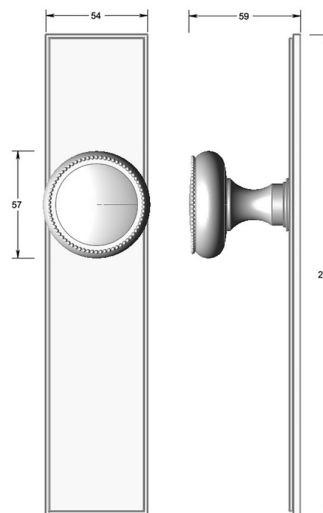

## Regency knob on long backplate

Product image

Dimensions drawing (DIM)

**Reference**

TK013 TB03 PBKNI

**Material**

Brass

**Finish**

Trad polished black nickel

**Shape**

TB03

**Description**

Solid brass knob  
 Available in 2 different sizes  
 Concealed fixing  
 Supplied with fixings for timber  
 Other backplate options and sizes available