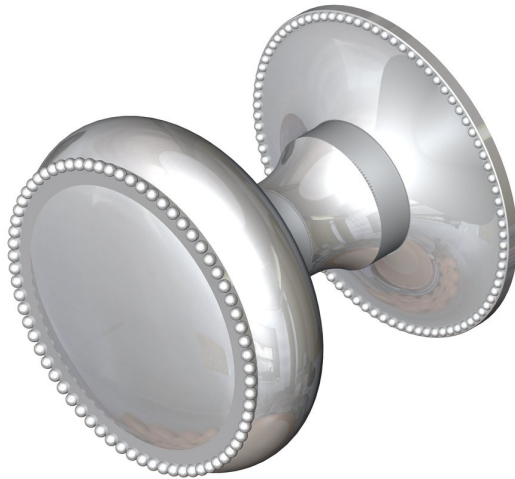

## Regency knob on round rose

Product image

Dimensions drawing (DIM)

**Reference**

TK013 TR08 PC

**Finish**

Trad polished chrome

**Material**

Brass

**Shape**

TR08

**Description**

Solid brass knob  
 Available in 2 different sizes  
 Concealed fixing  
 Supplied with fixings for timber  
 Other backplate options and sizes available