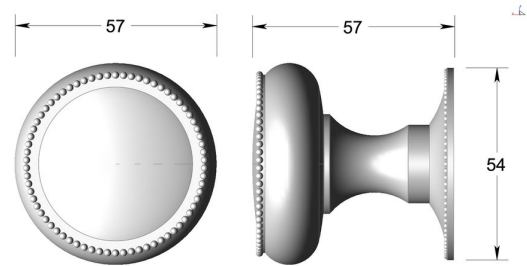

## Regency knob on round rose

Product image

Dimensions drawing (DIM)

**Reference**

TK013 TR08 PC

**Finish**

Trad polished chrome

**Material**

Brass

**Shape**

TR08

**Description**

Solid brass knob  
 Available in 2 different sizes  
 Concealed fixing  
 Supplied with fixings for timber  
 Other backplate options and sizes available