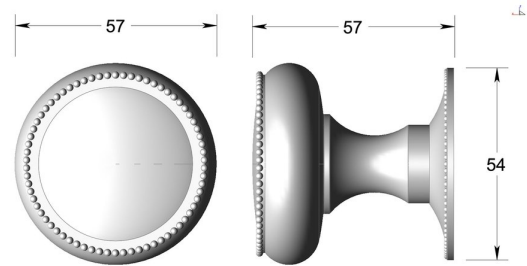

## Regency knob on round rose

Product image

Dimensions drawing (DIM)

**Reference**

TK013 TR08 PCU

**Finish**

Trad polished copper

**Material**

Brass

**Shape**

TR08

**Description**

Solid brass knob  
 Available in 2 different sizes  
 Concealed fixing  
 Supplied with fixings for timber  
 Other backplate options and sizes available