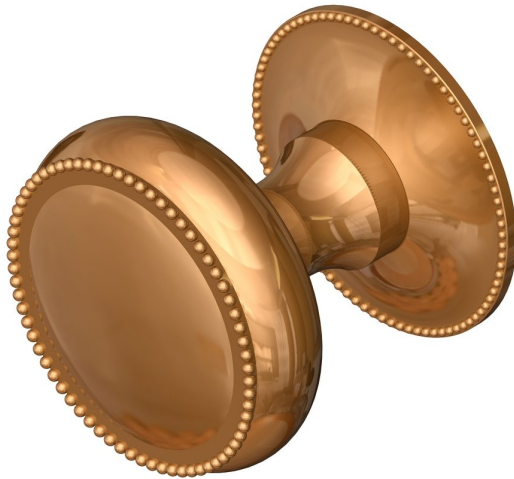

## Regency knob on round rose

Product image

Dimensions drawing (DIM)

**Reference**

TK013 TR08 PCU

**Finish**

Trad polished copper

**Material**

Brass

**Shape**

TR08

**Description**

Solid brass knob  
 Available in 2 different sizes  
 Concealed fixing  
 Supplied with fixings for timber  
 Other backplate options and sizes available