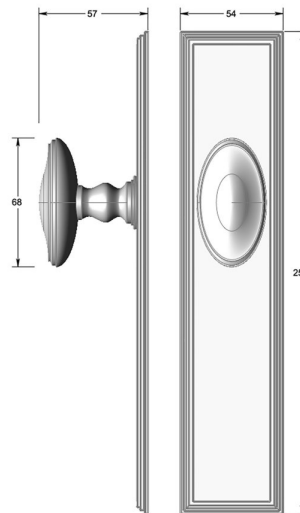

Traditional knob on long backplate

Product image

Dimensions drawing (DIM)

Reference

TK014 TB04 DBZ

Finish

Trad dark bronze

Material

Brass

Shape

TB04

Description

Solid brass knob
 Concealed fixing
 Supplied with fixings for timber
 Other backplate options and sizes available