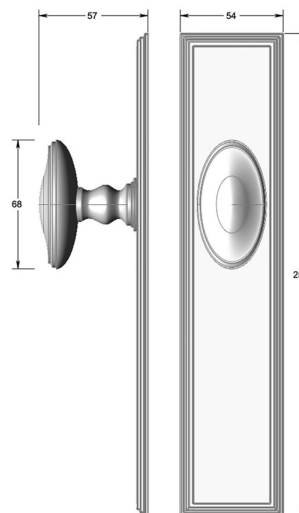

Traditional knob on long backplate

Product image

Dimensions drawing (DIM)

Reference

TK014 TB04 IBZ

Material

Brass

Finish

Trad imperial bronze

Shape

TB04

Description

Solid brass knob
 Concealed fixing
 Supplied with fixings for timber
 Other backplate options and sizes available