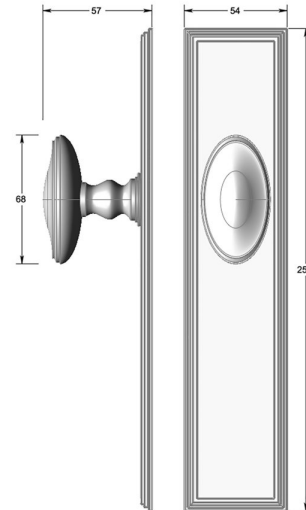

## Traditional knob on long backplate

Product image

Dimensions drawing (DIM)

**Reference**

TK014 TB04 SB

**Material**

Brass

**Finish**

Trad satin brass

**Shape**

TB04

**Description**

Solid brass knob  
 Concealed fixing  
 Supplied with fixings for timber  
 Other backplate options and sizes available