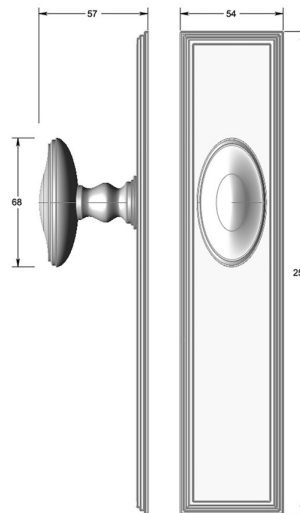

Traditional knob on long backplate

Product image

Dimensions drawing (DIM)

Reference

TK014 TB04 SNI

Finish

Trad satin nickel

Material

Brass

Shape

TB04

Description

Solid brass knob
 Concealed fixing
 Supplied with fixings for timber
 Other backplate options and sizes available