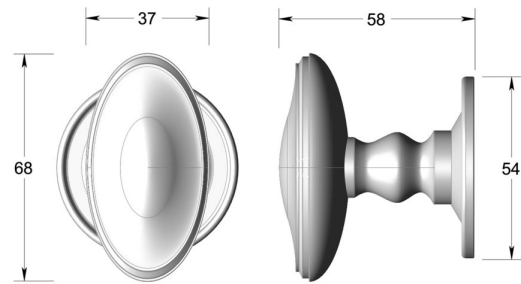

Traditional knob on round rose

Product image

Dimensions drawing (DIM)

Reference

TK014 TR03 IBZ

Material

Brass

Finish

Trad imperial bronze

Shape

TR03

Description

Solid brass knob
 Concealed fixing
 Supplied with fixings for timber
 Other backplate options and sizes available