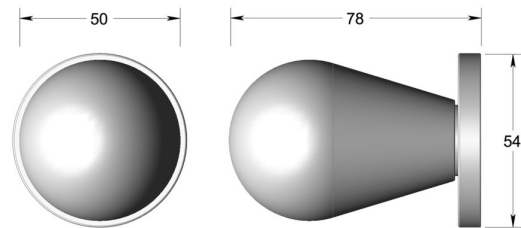

Contemporary knob on round rose

Product image

Dimensions drawing (DIM)

Reference

TK015 TR05 SCU

Finish

Trad satin copper

Material

Brass

Shape

TR05

Description

Solid brass knob
Concealed fixing
Supplied with fixings for timber
Other backplate options and sizes available