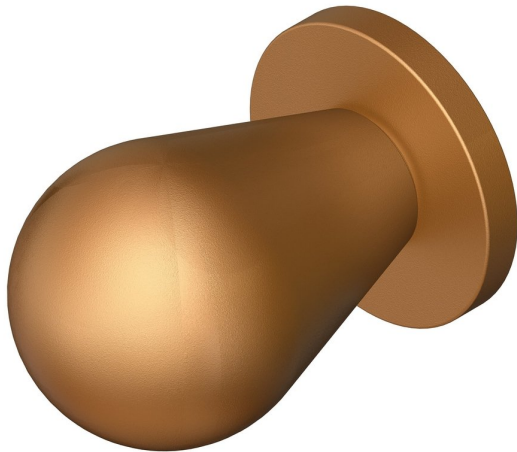

Contemporary knob on round rose

Product image

Dimensions drawing (DIM)

Reference

TK015 TR05 SCU

Finish

Trad satin copper

Material

Brass

Shape

TR05

Description

Solid brass knob
Concealed fixing
Supplied with fixings for timber
Other backplate options and sizes available