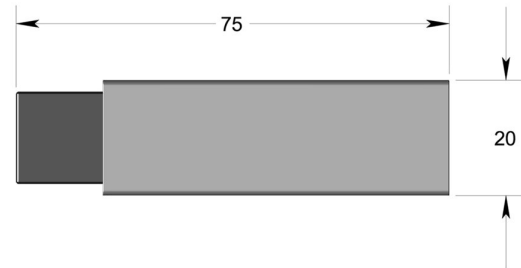

## Square skirting door top

Product image

Dimensions drawing (DIM)

**Reference**

FDS015 PB

**Material**

Brass

**Finish**