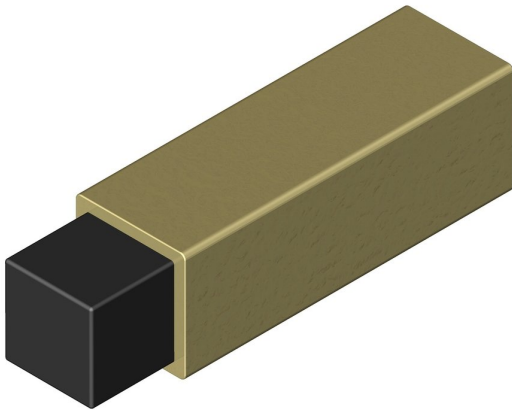

## Square skirting door top

Product image

Dimensions drawing (DIM)

**Reference**

FDS015 PB

**Material**

Brass

**Finish**

Incasa polished PVD brass

**Description**

Concealed fixing  
Black rubber buffer