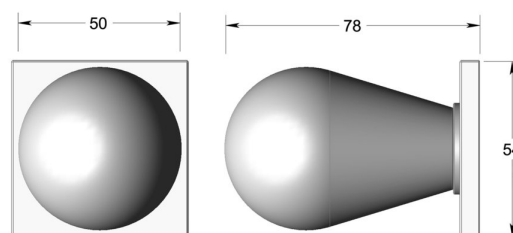

Contemporary knob on square rose

Product image

Dimensions drawing (DIM)

Reference

TK015 TR18 IBZ

Finish

Trad imperial bronze

Material

Brass

Shape

TR18

Description

Solid brass knob
Concealed fixing
Supplied with fixings for timber
Other backplate options and sizes available