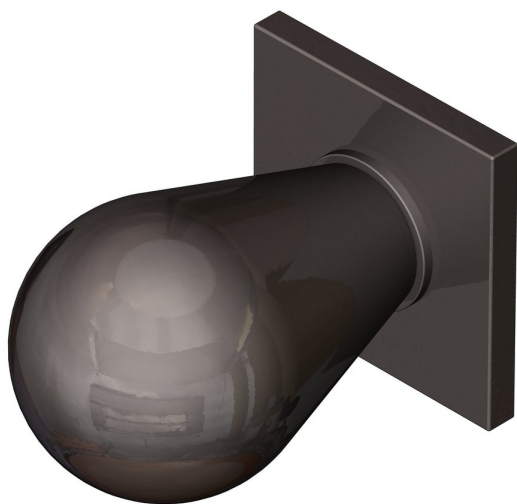

Contemporary knob on square rose

Product image

Dimensions drawing (DIM)

Reference

TK015 TR18 IBZ

Finish

Trad imperial bronze

Material

Brass

Shape

TR18

Description

Solid brass knob
Concealed fixing
Supplied with fixings for timber
Other backplate options and sizes available