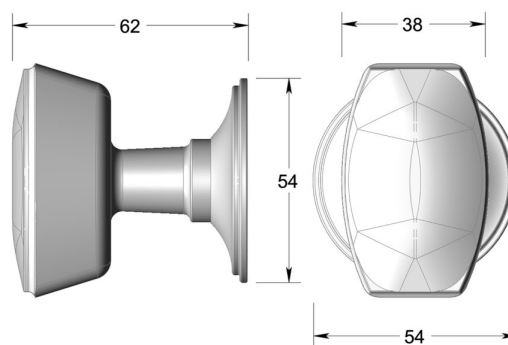

Oval knob on round rose

Product image

Dimensions drawing (DIM)

Reference

TK017 TR07 SC

Finish

Trad satin chrome

Material

Brass

Shape

TR07

Description

Solid brass knob
 Concealed fixing
 Supplied with fixings for timber
 Other backplate options and sizes available