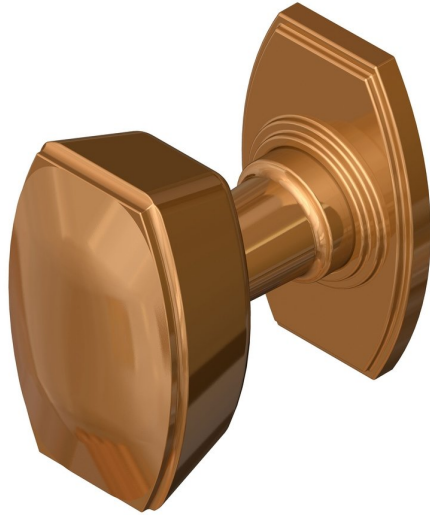

Oval knob on oval backplate

Product image

Dimensions drawing (DIM)

Reference

TK017 TR11 PCU

Material

Brass

Finish

Trad polished copper

Shape

TR11

Description

Solid brass knob
 Concealed fixing
 Supplied with fixings for timber
 Other backplate options and sizes available