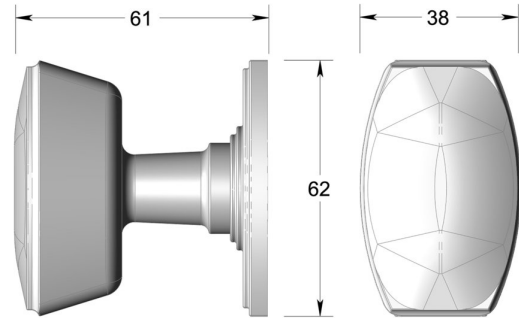

Oval knob on oval backplate

Product image

Dimensions drawing (DIM)

Reference

TK017 TR11 PCU

Material

Brass

Finish

Trad polished copper

Shape

TR11

Description

Solid brass knob
 Concealed fixing
 Supplied with fixings for timber
 Other backplate options and sizes available