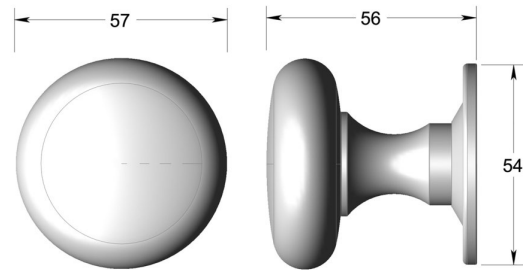

Plain knob on round rose

Product image

Dimensions drawing (DIM)

Reference

TK018 TR03 PC

Finish

Trad polished chrome

Material

Brass

Shape

TR03

Description

Solid brass knob
 Concealed fixing
 Supplied with fixings for timber
 Other backplate options and sizes available