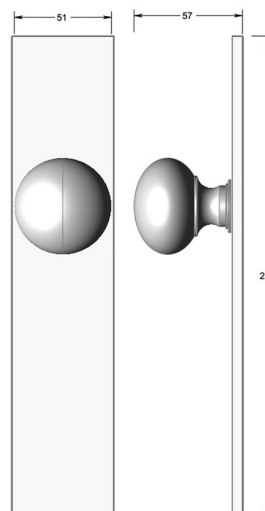

Plain knob on long backplate

Product image

Dimensions drawing (DIM)

Reference

TK020 TB01 SB

Material

Brass

Finish

Trad satin brass

Shape

TB01

Description

Solid brass knob
 Concealed fixing
 Supplied with fixings for timber
 Other backplate options and sizes available