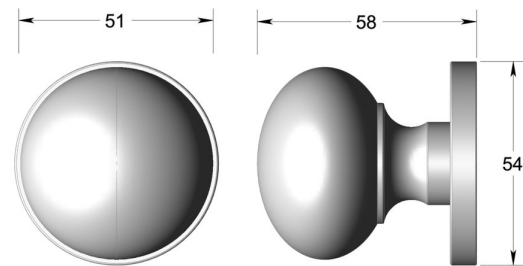

Plain knob on round rose

Product image

Dimensions drawing (DIM)

Reference

TK020 TR05 SB

Finish

Trad satin brass

Material

Brass

Shape

TR05

Description

Solid brass knob
 Concealed fixing
 Supplied with fixings for timber
 Other backplate options and sizes available