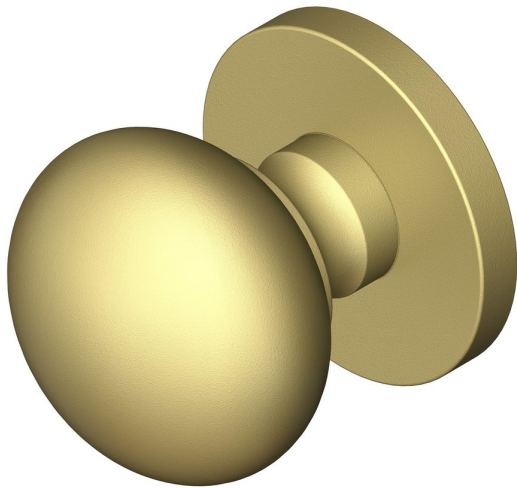

Plain knob on round rose

Product image

Dimensions drawing (DIM)

Reference

TK020 TR05 SB

Finish

Trad satin brass

Material

Brass

Shape

TR05

Description

Solid brass knob
 Concealed fixing
 Supplied with fixings for timber
 Other backplate options and sizes available