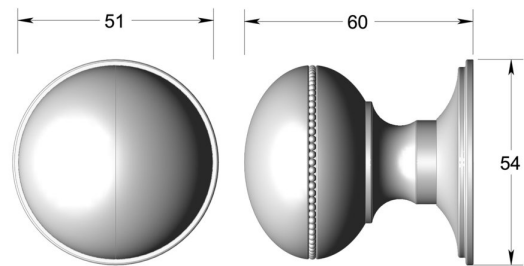

## Regency knob on round rose

Product image

Dimensions drawing (DIM)

**Reference**

TK021 TR07 SC

**Finish**

Trad satin chrome

**Material**

Brass

**Shape**

TR07

**Description**

Solid brass knob  
Concealed fixing  
Supplied with fixings for timber  
Other backplate options and sizes available