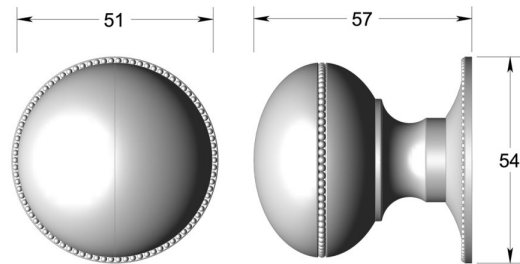

## Regency knob on round rose

Product image

Dimensions drawing (DIM)

**Reference**

TK021 TR08 IBZ

**Finish**

Trad imperial bronze

**Material**

Brass

**Shape**

TR08

**Description**

Solid brass knob  
 Concealed fixing  
 Supplied with fixings for timber  
 Other backplate options and sizes available