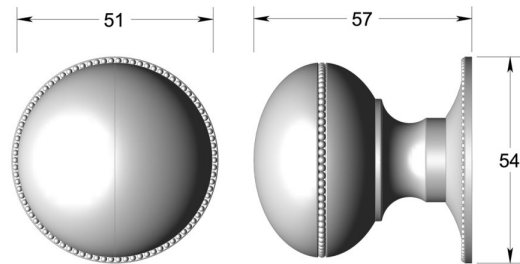

## Regency knob on round rose

Product image

Dimensions drawing (DIM)

**Reference**

TK021 TR08 PC

**Finish**

Trad polished chrome

**Material**

Brass

**Shape**

TR08

**Description**

Solid brass knob  
 Concealed fixing  
 Supplied with fixings for timber  
 Other backplate options and sizes available