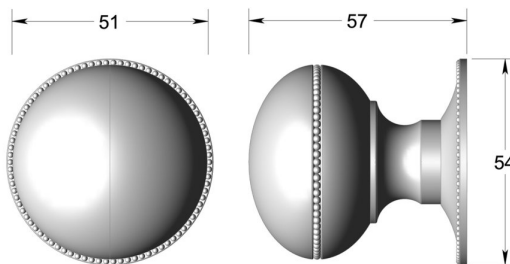

## Regency knob on round rose

Product image

Dimensions drawing (DIM)

**Reference**

TK021 TR08 SCU

**Finish**

Trad satin copper

**Material**

Brass

**Shape**

TR08

**Description**

Solid brass knob  
 Concealed fixing  
 Supplied with fixings for timber  
 Other backplate options and sizes available