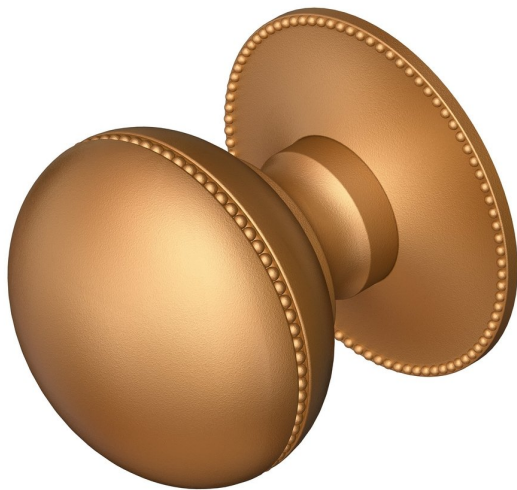

## Regency knob on round rose

Product image

Dimensions drawing (DIM)

**Reference**

TK021 TR08 SCU

**Finish**

Trad satin copper

**Material**

Brass

**Shape**

TR08

**Description**

Solid brass knob  
 Concealed fixing  
 Supplied with fixings for timber  
 Other backplate options and sizes available