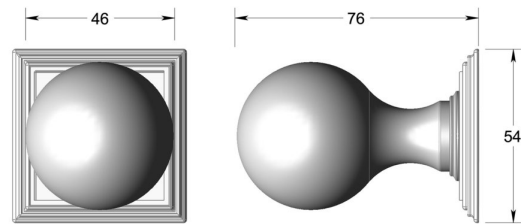

## Ball knob on square rose

Product image

Dimensions drawing (DIM)

**Reference**

TK023 TR21 PB

**Finish**

Trad polished brass

**Material**

Brass

**Shape**

TR21

**Description**

Solid brass knob  
 Concealed fixing  
 Supplied with fixings for timber  
 Other backplate options and sizes available