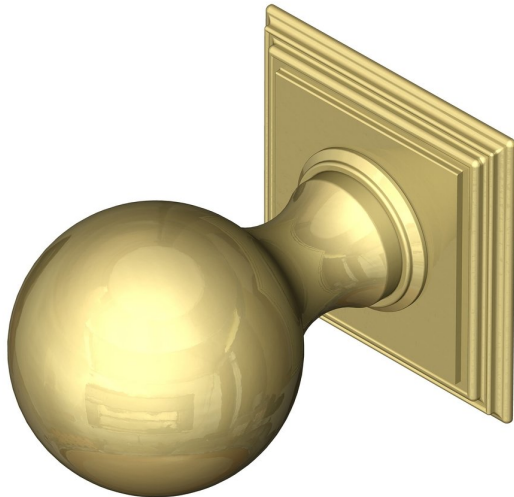

## Ball knob on square rose

Product image

Dimensions drawing (DIM)

**Reference**

TK023 TR21 PB

**Finish**

Trad polished brass

**Material**

Brass

**Shape**

TR21

**Description**

Solid brass knob  
 Concealed fixing  
 Supplied with fixings for timber  
 Other backplate options and sizes available