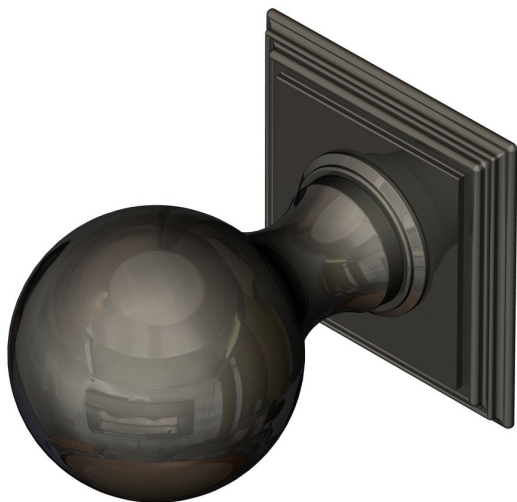

## Ball knob on square rose

Product image

Dimensions drawing (DIM)

**Reference**

TK023 TR21 PBKNI

**Finish**

Trad polished black nickel

**Material**

Brass

**Shape**

TR21

**Description**

Solid brass knob  
 Concealed fixing  
 Supplied with fixings for timber  
 Other backplate options and sizes available