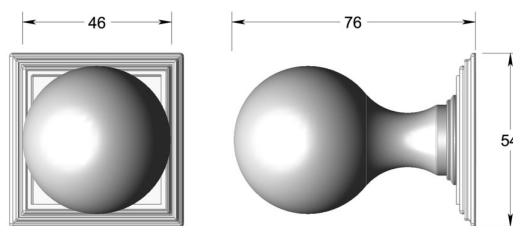

## Ball knob on square rose

Product image

Dimensions drawing (DIM)

**Reference**

TK023 TR21 PBKNI

**Finish**

Trad polished black nickel

**Material**

Brass

**Shape**

TR21

**Description**

Solid brass knob  
 Concealed fixing  
 Supplied with fixings for timber  
 Other backplate options and sizes available