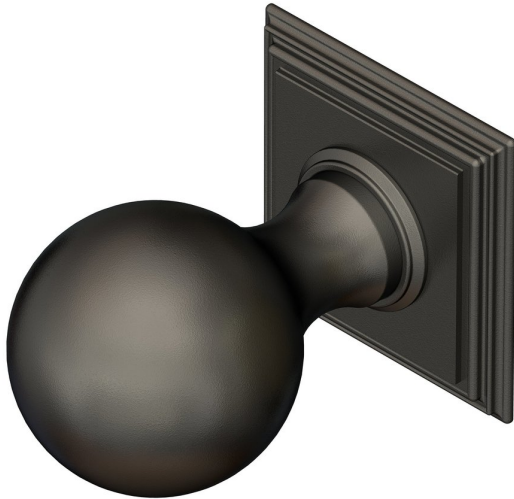

Ball knob on square rose

Product image

Dimensions drawing (DIM)

Reference

TK023 TR21 SBKNI

Finish

Trad satin black nickel

Material

Brass

Shape

TR21

Description

Solid brass knob
Concealed fixing
Supplied with fixings for timber
Other backplate options and sizes available