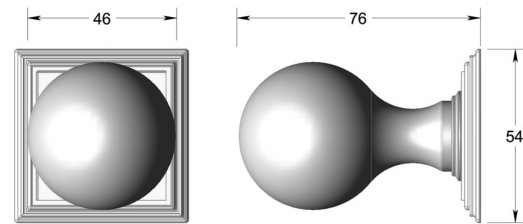

Ball knob on square rose

Product image

Dimensions drawing (DIM)

Reference

TK023 TR21 SBKNI

Finish

Trad satin black nickel

Material

Brass

Shape

TR21

Description

Solid brass knob
Concealed fixing
Supplied with fixings for timber
Other backplate options and sizes available