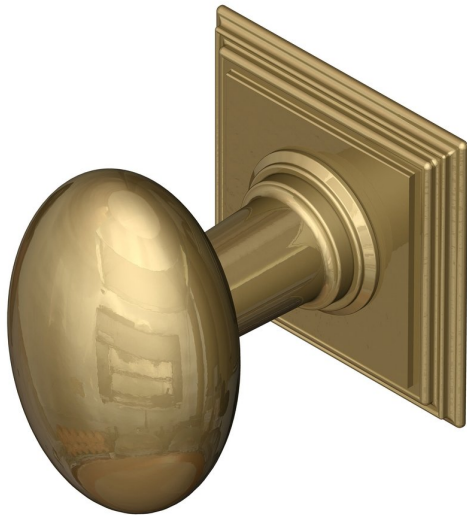

## Oval knob on square rose

Product image

Dimensions drawing (DIM)

**Reference**

TK024 TR21 ABR

**Finish**

Trad antique brass

**Material**

Brass

**Shape**

TR21

**Description**

Solid brass knob  
Concealed fixing  
Supplied with fixings for timber  
Other backplate options and sizes available