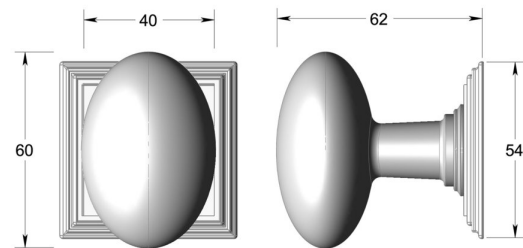

## Oval knob on square rose

Product image

Dimensions drawing (DIM)

**Reference**

TK024 TR21 ABR

**Finish**

Trad antique brass

**Material**

Brass

**Shape**

TR21

**Description**

Solid brass knob  
Concealed fixing  
Supplied with fixings for timber  
Other backplate options and sizes available