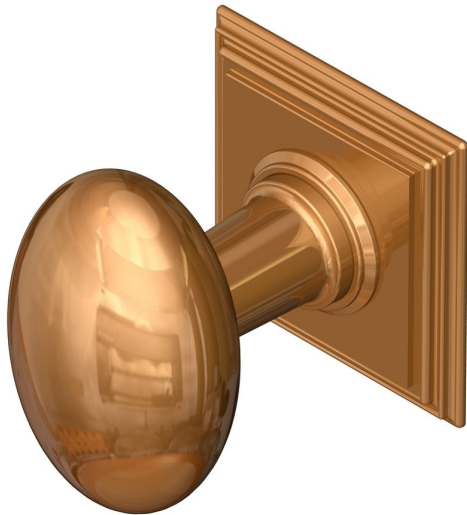

Oval knob on square rose

Product image

Dimensions drawing (DIM)

Reference

TK024 TR21 PCU

Finish

Trad polished copper

Material

Brass

Shape

TR21

Description

Solid brass knob
Concealed fixing
Supplied with fixings for timber
Other backplate options and sizes available