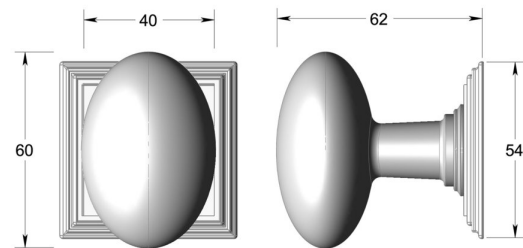

Oval knob on square rose

Product image

Dimensions drawing (DIM)

Reference

TK024 TR21 PCU

Finish

Trad polished copper

Material

Brass

Shape

TR21

Description

Solid brass knob
Concealed fixing
Supplied with fixings for timber
Other backplate options and sizes available