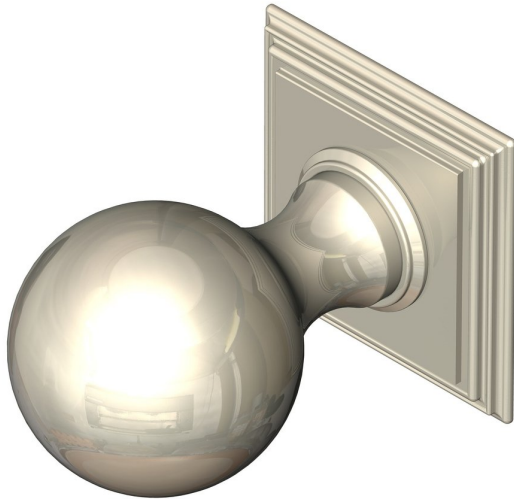

## Oval knob on square rose

Product image

Dimensions drawing (DIM)

**Reference**

TK024 TR21 PNI

**Material**

Brass

**Finish**

Trad polished nickel

**Shape**

TR21

**Description**

Solid brass knob  
 Concealed fixing  
 Supplied with fixings for timber  
 Other backplate options and sizes available