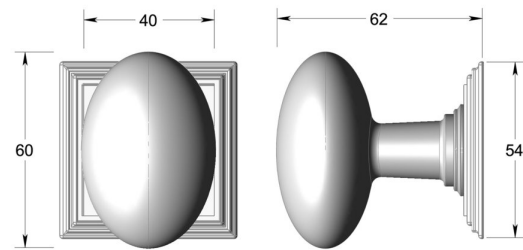

## Oval knob on square rose

Product image

Dimensions drawing (DIM)

**Reference**

TK024 TR21 PNI

**Material**

Brass

**Finish**

Trad polished nickel

**Shape**

TR21

**Description**

Solid brass knob  
 Concealed fixing  
 Supplied with fixings for timber  
 Other backplate options and sizes available