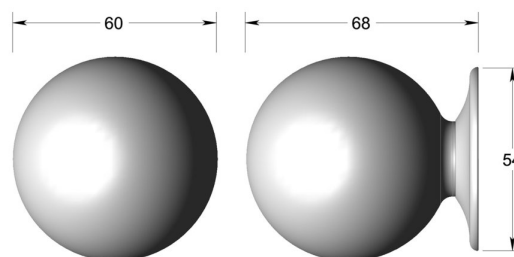

Ball knob on round rose

Product image

Dimensions drawing (DIM)

Reference

TK025 TR04 DBZ

Finish

Trad dark bronze

Material

Brass

Shape

TR04

Description

Solid brass knob
Concealed fixing
Supplied with fixings for timber
Other backplate options and sizes available