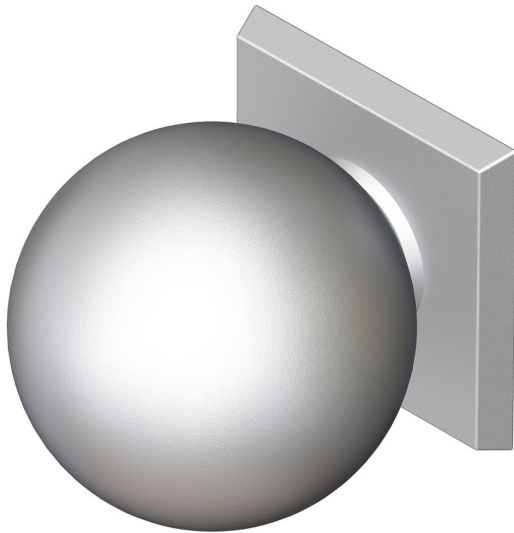

Ball knob on square rose

Product image

Dimensions drawing (DIM)

Reference

TK025 TR20 SC

Finish

Trad satin chrome

Material

Brass

Shape

TR20

Description

Solid brass knob
 Concealed fixing
 Supplied with fixings for timber
 Other backplate options and sizes available