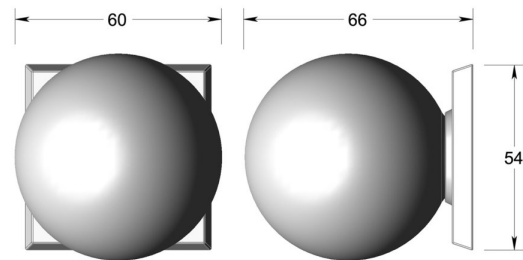

Ball knob on square rose

Product image

Dimensions drawing (DIM)

Reference

TK025 TR20 SC

Finish

Trad satin chrome

Material

Brass

Shape

TR20

Description

Solid brass knob
 Concealed fixing
 Supplied with fixings for timber
 Other backplate options and sizes available