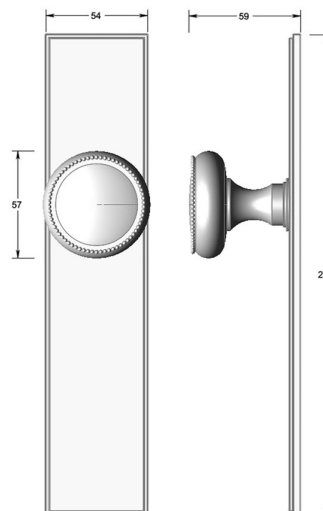

## Regency knob on long backplate

Product image

Dimensions drawing (DIM)

**Reference**

TK013 TB03 PC

**Material**

Brass

**Finish**

Trad polished chrome

**Shape**

TB03

**Description**

Solid brass knob  
 Available in 2 different sizes  
 Concealed fixing  
 Supplied with fixings for timber  
 Other backplate options and sizes available