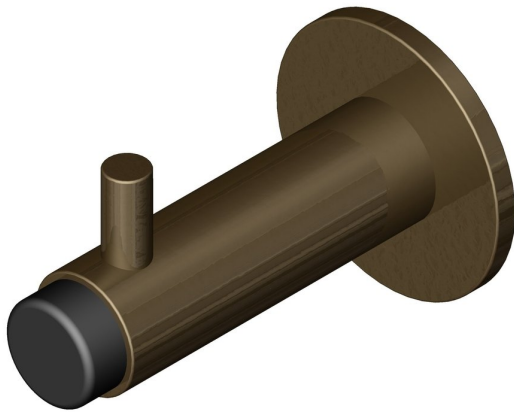

## 58mm Buffered coat hook on rose

Product image

Dimensions drawing (DIM)

**Reference**

FCH004 MBZ

**Material**

Brass

**Finish**

Incasa medium bronze

**Description**

Solid coat hook  
 Black rubber buffer  
 Concealed fixing  
 Circularrose