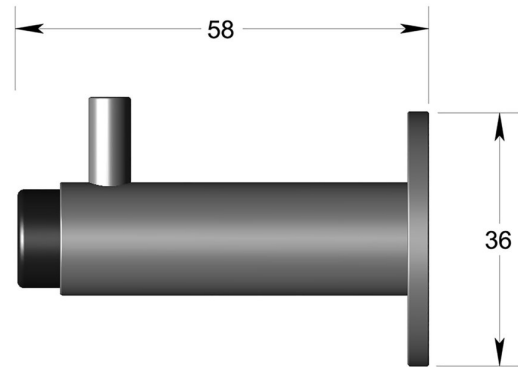

## 58mm Buffered coat hook on rose

Product image

Dimensions drawing (DIM)

**Reference**

FCH004 MBZ

**Material**

Brass

**Finish**

Incasa medium bronze

**Description**

Solid coat hook  
 Black rubber buffer  
 Concealed fixing  
 Circularrose