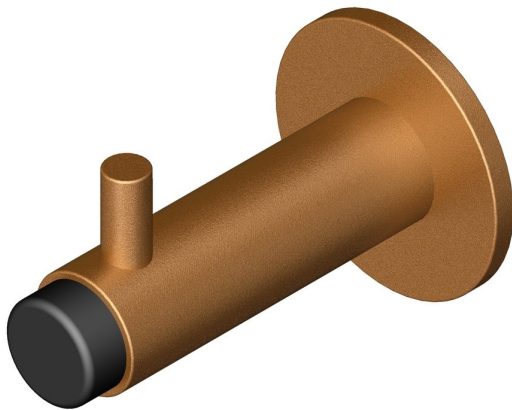

58mm Buffered coat hook on rose

Product image

Dimensions drawing (DIM)

Reference

FCH004 SPVDCU

Material

Stainless steel 316

Finish

Incasa satin PVD copper

Description

Solid coat hook
 Black rubber buffer
 Concealed fixing
 Circularrose