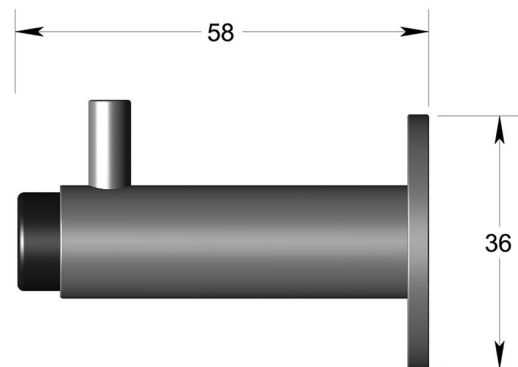

58mm Buffered coat hook on rose

Product image

Dimensions drawing (DIM)

Reference

FCH004 SPVDCU

Material

Stainless steel 316

Finish

Incasa satin PVD copper

Description

Solid coat hook
 Black rubber buffer
 Concealed fixing
 Circularrose