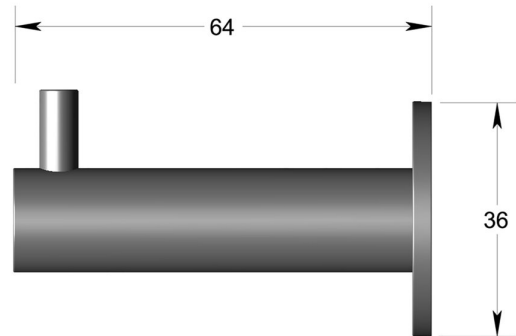

64mm coat hook on rose

Product image

Dimensions drawing (DIM)

Reference

FCH005 DBZ

Material

Brass

Finish

Incasa dark bronze

Description

Solid coat hook with pin
 Concealed fixing
 Circular rose