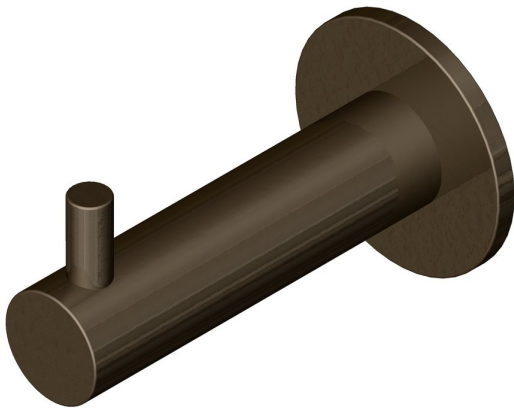

64mm coat hook on rose

Product image

Dimensions drawing (DIM)

Reference

FCH005 DBZ

Material

Brass

Finish

Incasa dark bronze

Description

Solid coat hook with pin
 Concealed fixing
 Circular rose